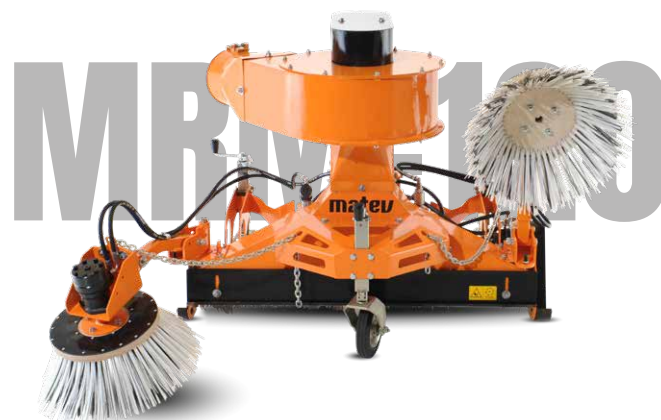

#grounds care

PRODUCT PROGRAM

ATTACHMENTS

mateu

Cosmetics for the road

This is how **professional grounds care** works - With matev attachments, you can remove dirt, leaves and weeds quickly and thoroughly. Robust sweepers ensure clean streets and squares, while multifunctional suction nozzles and weed brushes enable environmentally friendly and effective cleaning. The matev TRL-3D 20 trailer ensures smooth removal. With a high payload and practical three-sided tipping function, you can transport leaves, dirt and green cuttings effortlessly - for efficient and professional surface maintenance.

SWE-45

Swept clean with every use

The **SWE-45 front sweeper** with 450 mm sweeping roller diameter is ideal for sweeping dirt and snow on small and municipal tractors from 13 to 36 kW. The central drive enables sweeping close to kerbs and house walls, prevents swerving out of the track and allows quick roller changes. Height-adjustable support wheels and optional pendulum levelling ensure the best results - even on uneven terrain.

SWE-57

Where it sweeps, cleanliness remains

The **SWE-57 sweeper** with a 570 mm sweeping roller diameter and working widths between 145 - 185 cm is designed for professional use for sweeping dirt and snow on municipal tractors and carrier vehicles and has either a mechanical side drive with chain drive or a hydraulic drive. Thanks to extensive accessory options such as dirt hopper, side brushes and water sprinklers, the machine can be optimally customized for different areas of application.